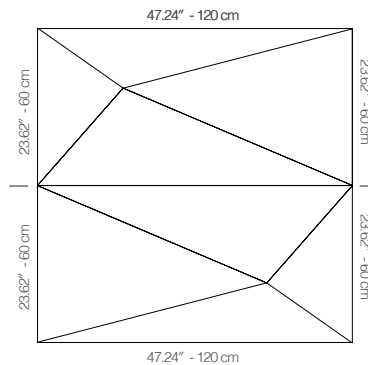

WPIRANA1AANMK

OAK

47.24" x 23.62" (120 x 60 cm) panels come in sets of two. 23.62" x 23.62" (60 x 60 cm) panels come in sets of four. The number of panels per box is the minimum suggested amount to create the design envisioned by Mikodam.

CEILING APPLICATION

DIMENSIONS

- X** : 23.62" - 60 cm
- Y** : 47.24" - 120 cm
- D** : 3.25" - 8.3
- W** : 21.2 lbs - 9.6 kg

*Perforated surface options with two different diameters are available.

Rail depth is not included in the measurements.
(Depth of rail: 1" - 2.5 cm)