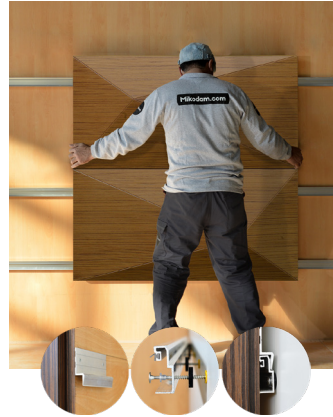

WPIRANA1AANTK

TEAK

47.24" x 23.62" (120 x 60 cm) panels come in sets of two. 23.62" x 23.62" (60 x 60 cm) panels come in sets of four. The number of panels per box is the minimum suggested amount to create the design envisioned by Mikodam.

CEILING APPLICATION

DIMENSIONS

X : 23.62" - 60 cm

Y : 47.24" - 120 cm

D : 3.25" - 8.3

W : 21.2 lbs - 9.6 kg

*Perforated surface options with two different diameters are available.

Rail depth is not included in the measurements.
(Depth of rail: 1" - 2.5 cm)