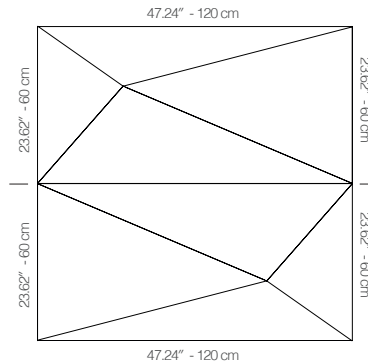

WPIRANA1AANTK

TEAK

47.24" x 23.62" (120 x 60 cm) panels come in sets of two. 23.62" x 23.62" (60 x 60 cm) panels come in sets of four. The number of panels per box is the minimum suggested amount to create the design envisioned by Mikodam.

CEILING APPLICATION

DIMENSIONS

X : 23.62" - 60 cm

Y : 47.24" - 120 cm

D : 3.25" - 8.3

W : 21.2 lbs - 9.6 kg

*Perforated surface options with two different diameters are available.

Rail depth is not included in the measurements.
(Depth of rail: 1" - 2.5 cm)