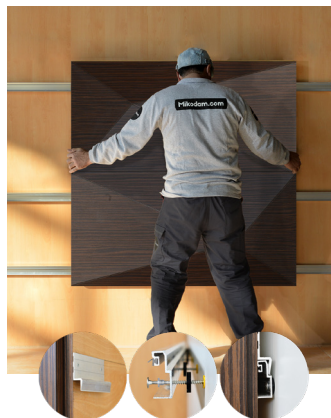

## WPIRANA1AANCU

WALNUT

47.24" x 23.62" (120 x 60 cm) panels come in sets of two. 23.62" x 23.62" (60 x 60 cm) panels come in sets of four. The number of panels per box is the minimum suggested amount to create the design envisioned by Mikodam.

## CEILING APPLICATION

## DIMENSIONS

**X** : 23.62" - 60 cm

**Y** : 47.24" - 120 cm

**D** : 3.25" - 8.3

**W** : 21.2 lbs - 9.6 kg

\*Perforated surface options with two different diameters are available.

Rail depth is not included in the measurements.  
(Depth of rail: 1" - 2.5 cm)