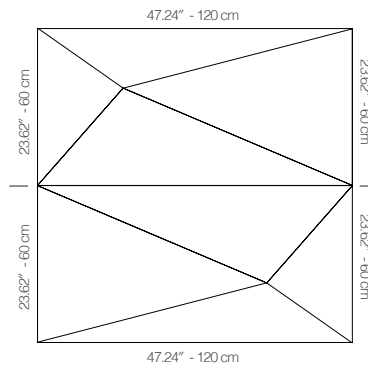

## WPIRANA1AANCU

WALNUT

47.24" x 23.62" (120 x 60 cm) panels come in sets of two. 23.62" x 23.62" (60 x 60 cm) panels come in sets of four. The number of panels per box is the minimum suggested amount to create the design envisioned by Mikodam.

## DIMENSIONS

**X** : 23.62" - 60 cm

**Y** : 47.24" - 120 cm

**D** : 3.25" - 8.3

**W** : 21.2 lbs - 9.6 kg

\*Perforated surface options with two different diameters are available.

Rail depth is not included in the measurements.  
(Depth of rail: 1" - 2.5 cm)