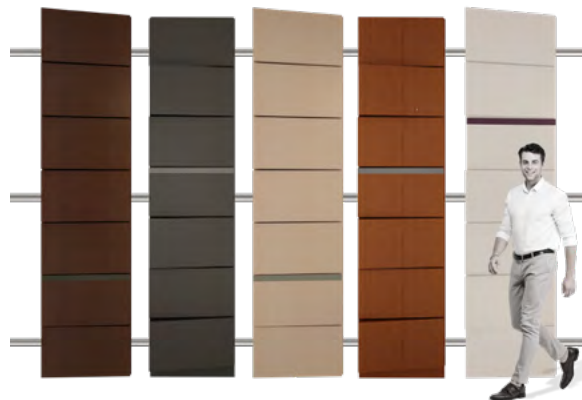

Mikodam

WALLS & CEILING FILE-2

Dimensions:

Width : 23.62" - 60 cm

Height : 94.49" - 240 cm

Depth : 4.25" - 10.8 cm

Baseboard Height : 3.94" - 10 cm

Rail depth is not included in the measurements.

(Depth of rail: 1" - 2.5 cm)

***Can be used with baseboard upon request.*

23.62" - 60 cm

94.49" - 240 cm

94.49" - 240 cm

COLORS & MATERIALS

Anthracite
Lacquer

White
Lacquer

Oak

Teak

Walnut

Perforated surface options with two different diameters are available.